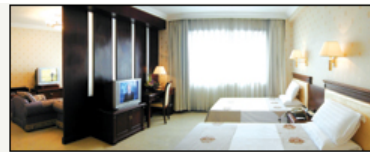

The Hotel is Located at No.701 Renmin West Road of Jinhua, which is very convenient for traveling. It takes no more than two minutes by car to the Railway Station and West Bus Station. The Hotel occupies the total area of about 25000 square meters with a 12 storied main building. Facilities in the hotel include 168 guest rooms(suites)、 Chinese and Western Food Restaurants、 Banquet Hall、 Cafe Bar、 Sauna and Massage、 Chess and Card、 Gymnasium、 Beauty Salon、 Disco Pub、 KTV Room、 Video Game、 Shahu Board、 Darts、 Table Tennis、 Shopping、 Internet Bar、 Business Center and various types of conference rooms、 parking lot, and also well-equipped service apartments. It is a deluxe hotel integrated with lodgings, restaurant, recreation, fitness and shopping, etc. Wuxing Grand Hotel ranks first in the hotel accommodation of the city in terms of its large investment, high standard facilities and comprehensive and all-round service.

Standard rooms & Deluxe rooms

标准套房 (Standard Suite)

豪华房 (Superior)

行政套房 (Executive Suite)

豪华套房 (Superior Suite)

豪华房II (Superior)

标准房 (Standard)

五星套房 (客厅.书房) (Wuxing Suite. <setting room>. <Study>)

五星套房 (夫人房) (Wuxing Suite. <Madame bedroom>)

五星套房 (主卧) (Wuxing Suite. <Master bedroom>)

The hotel has 168 guestrooms including 53 standard rooms, 84 deluxe rooms, 30 executive suites and a presidential suite. All guest rooms and public areas are equipped with computer-programmed central air-conditioning, which can also be controlled individually. In every room there is color television with satellite-transmitted programs including, HBO, PHOENIX, news and sports programs and are also equipped with DDD, IDD telephones, mini-bars, refrigerators, private safe boxes, hairdryer and bedside control panels, Electric supply in the bathroom is 220v/110v changeable. There are also luxurious executive floors and non-smoking floors for the needs of business travelers and special guests.