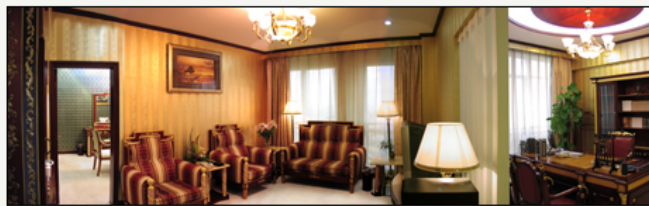

The Hotel is Located at No.701 Renmin West Road of Jinhua, which is very convenient for traveling. It takes no more than two minutes by car to the Railway Station and West Bus Station. The Hotel occupies the total area of about 25000 square meters with a 12 storied main building. Facilities in the hotel include 168 guest rooms(suites)、 Chinese and Western Food Restaurants、 Banquet Hall、 Cafe Bar、 Sauna and Massage、 Chess and Card、 Gymnasium、 Beauty Salon、 Disco Pub、 KTV Room、 Video Game、 Shahu Board、 Darts、 Table Tennis、 Shopping、 Internet Bar、 Business Center and various types of conference rooms、 parking lot, and also well-equipped service apartments. It is a deluxe hotel integrated with lodgings, restaurant, recreation, fitness and shopping, etc. Wuxing Grand Hotel ranks first in the hotel accommodation of the city in terms of its large investment, high standard facilities and comprehensive and all-round service.

Standard rooms & Deluxe rooms

标准套房 (Standard Suite)

豪华房 (Superior)

行政套房 (Executive Suite)

豪华套房 (Superior Suite)

豪华房II (Superior)

标准房 (Standard)

五星套房 (客厅.书房) (Wuxing Suite. <setting room>. <Study>)

Commerce

Meeting Room

Binwang Hall

Liyu Hall

Donglei Hall

Restaurant

Amusement

乒乓球室 (Table tennis)